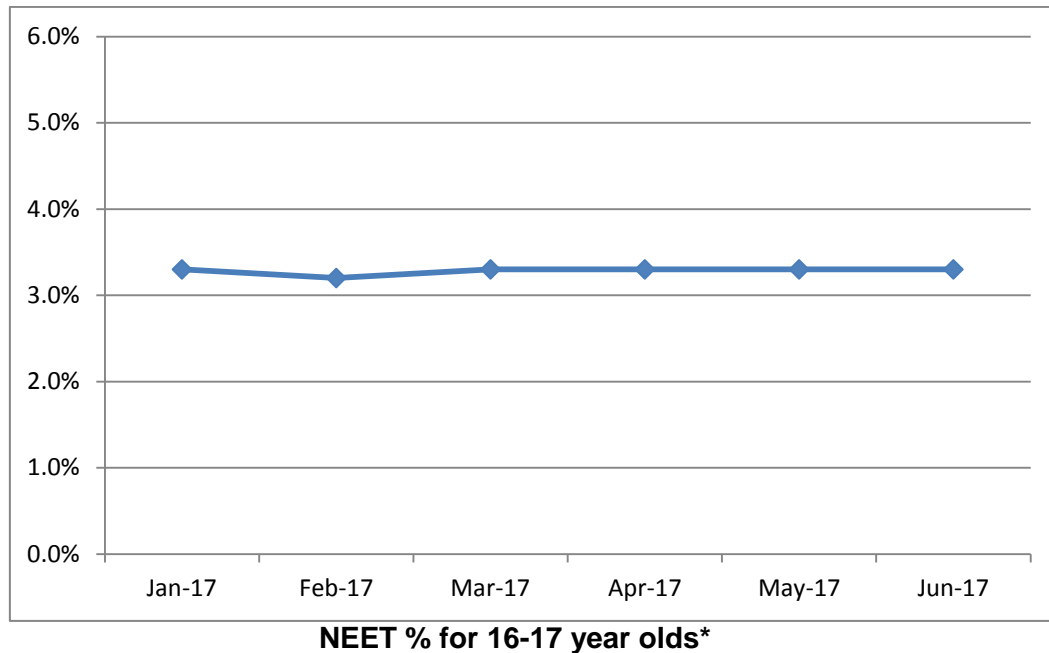

Young People who are NEET (Not in Education, Employment or Training)

- The chart below shows the level of NEET young people in Dudley between January 2017 and June 2017.

*All post 16 data is reported by Academic Age (Years 12 and 13) rather than by Actual Age

- As of June 2017, Dudley's level of NEET was 3.3%. This was higher than England's average of 3.1% and the West Midlands average of 3.2%.
- In June 2016, Dudley's level of NEET was at 3.0% (218 young people).

	January	February	March	April	May	June
NEET (unadjusted) %	3.3	3.2	3.3	3.3	3.3	3.3
Number of young people	242	235	243	242	242	244

September 2016 saw a change in recording where local authorities only have to report back on Years 12 and 13 and not Year 14. The calculation of NEET also changed. The data included here reflects these changes.