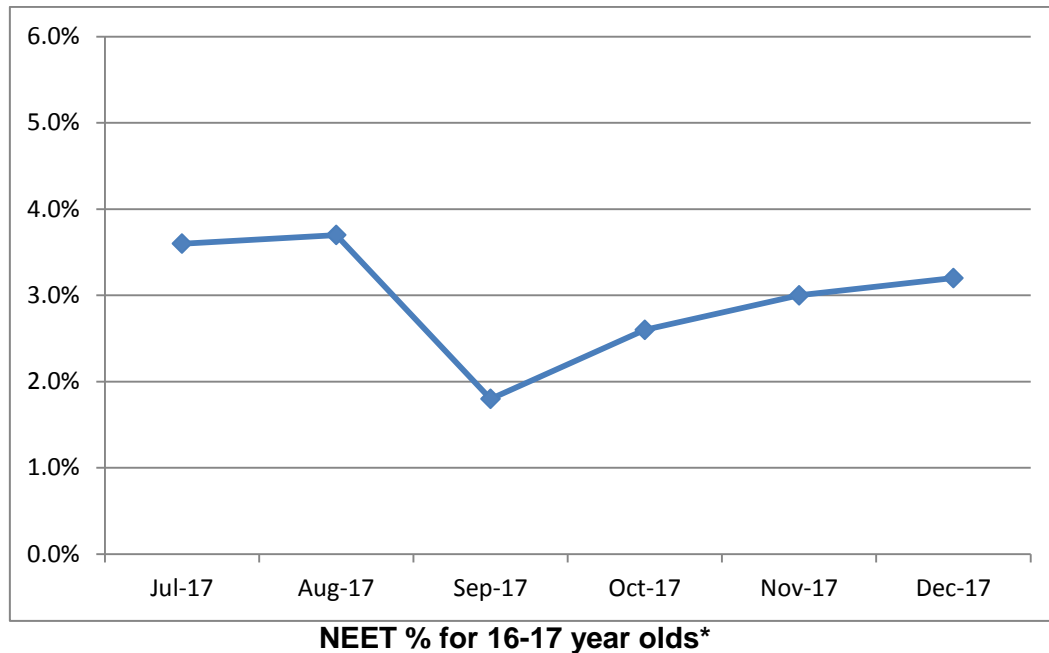

### Young People who are NEET (Not in Education, Employment or Training)

- The chart below shows the level of NEET young people in Dudley between July and December 2017.

*\*All post 16 data is reported by Academic Age (Years 12 and 13) rather than by Actual Age*

- As of December 2017, Dudley's level of NEET was 3.2%. This was higher than England's average of 2.6% and the West Midlands average of 2.3%.
- In December 2017, Dudley's level of NEET was at 2.9% (209 young people).